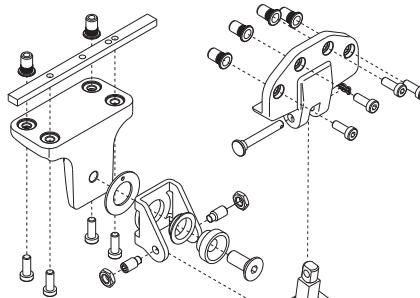

99.883.32 1.0/05/14
© 2014 D+H Mechatronic AG, Ammersbek