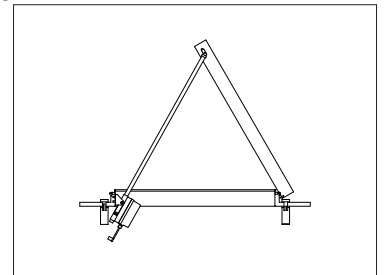

99.883.32 1.0/05/14
© 2014 D+H Mechatronic AG, Ammersbek